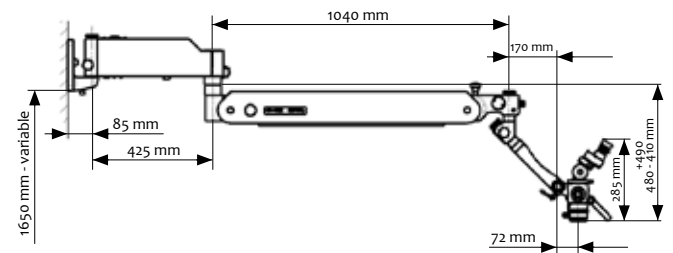

Wall mounting