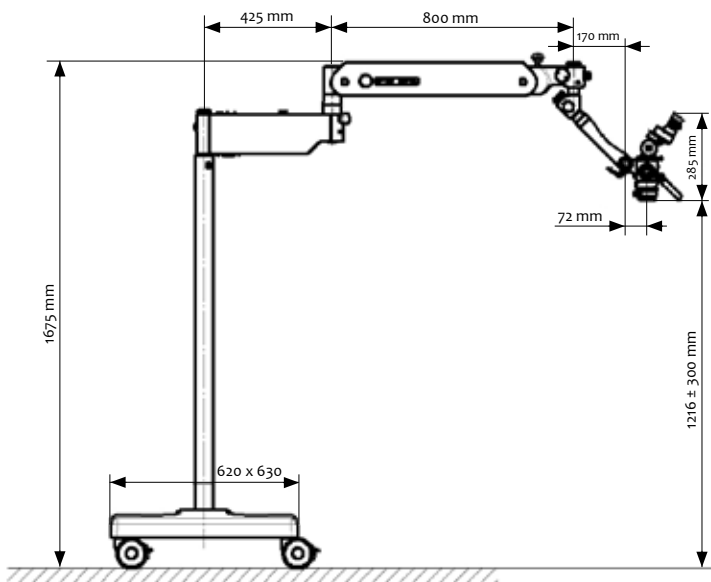

Mobile Stand