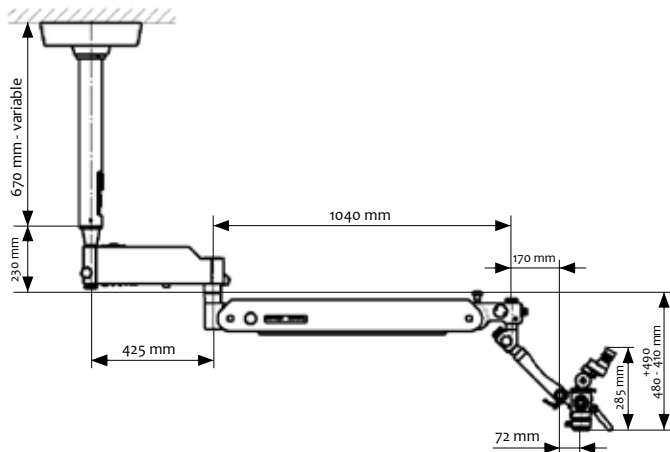

Technical Data

Kaps 900

Magnification	5-step apochromatic magnification changer
Binocular tube	0-210° inclinable binocular tube f = 182 mm
Eyepiece	Wide field eyepiece 12.5 x V; 10 x V
Objective	Objective f = 250 mm with fine focusing Kaps-Variflex-100 f = 220 mm - 320 mm (continuously)
Illumination	Integrated LED illumination

Ceiling mounting